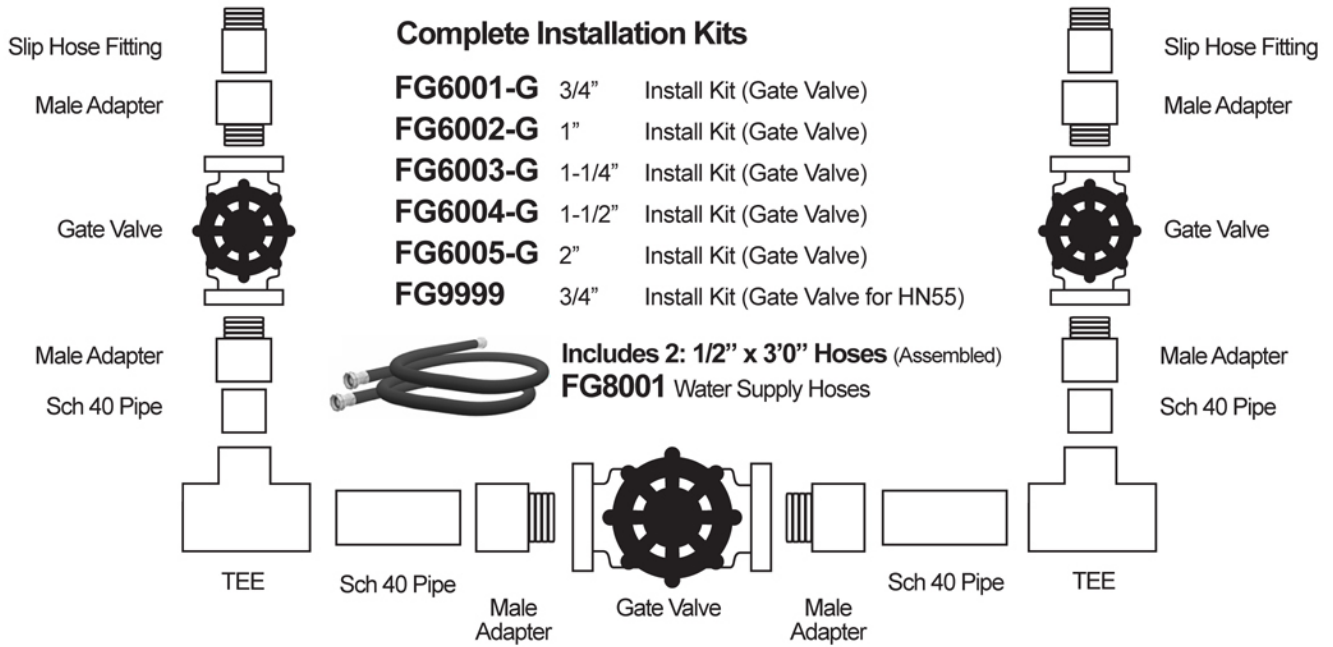

Installation Kits

Separated into Individual Parts - As Shipped Assembly Guide for 3/4", 1", 1 1/4", 1 1/2" and 2" Install Kits

Individual Installation Parts

| | | | | | | | | |
|---------------|------|------------|---------------|--------|------------|---------------|----|------------|
| F24030 | 3/4" | Gate Valve | F24032 | 1-1/4" | Gate Valve | F24034 | 2" | Gate Valve |
| F24031 | 1" | Gate Valve | F24033 | 1-1/2" | Gate Valve | | | |